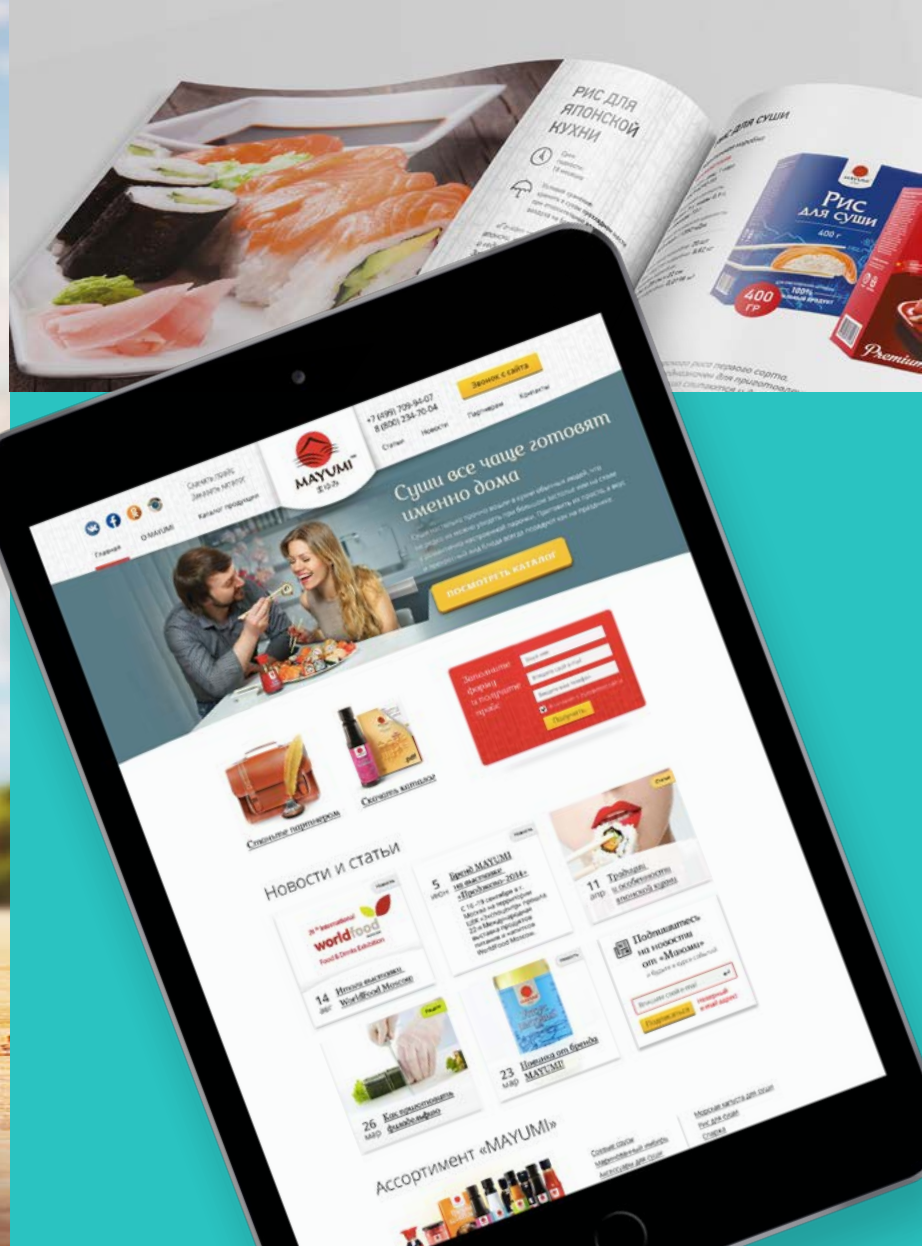

MAYUMI

федеральный бренд продуктов
для японской кухни

Сайт, ребрендинг основной линейки
упаковки продукции, презентационные
и рекламные материалы, фирменный
стиль, каталог продукции