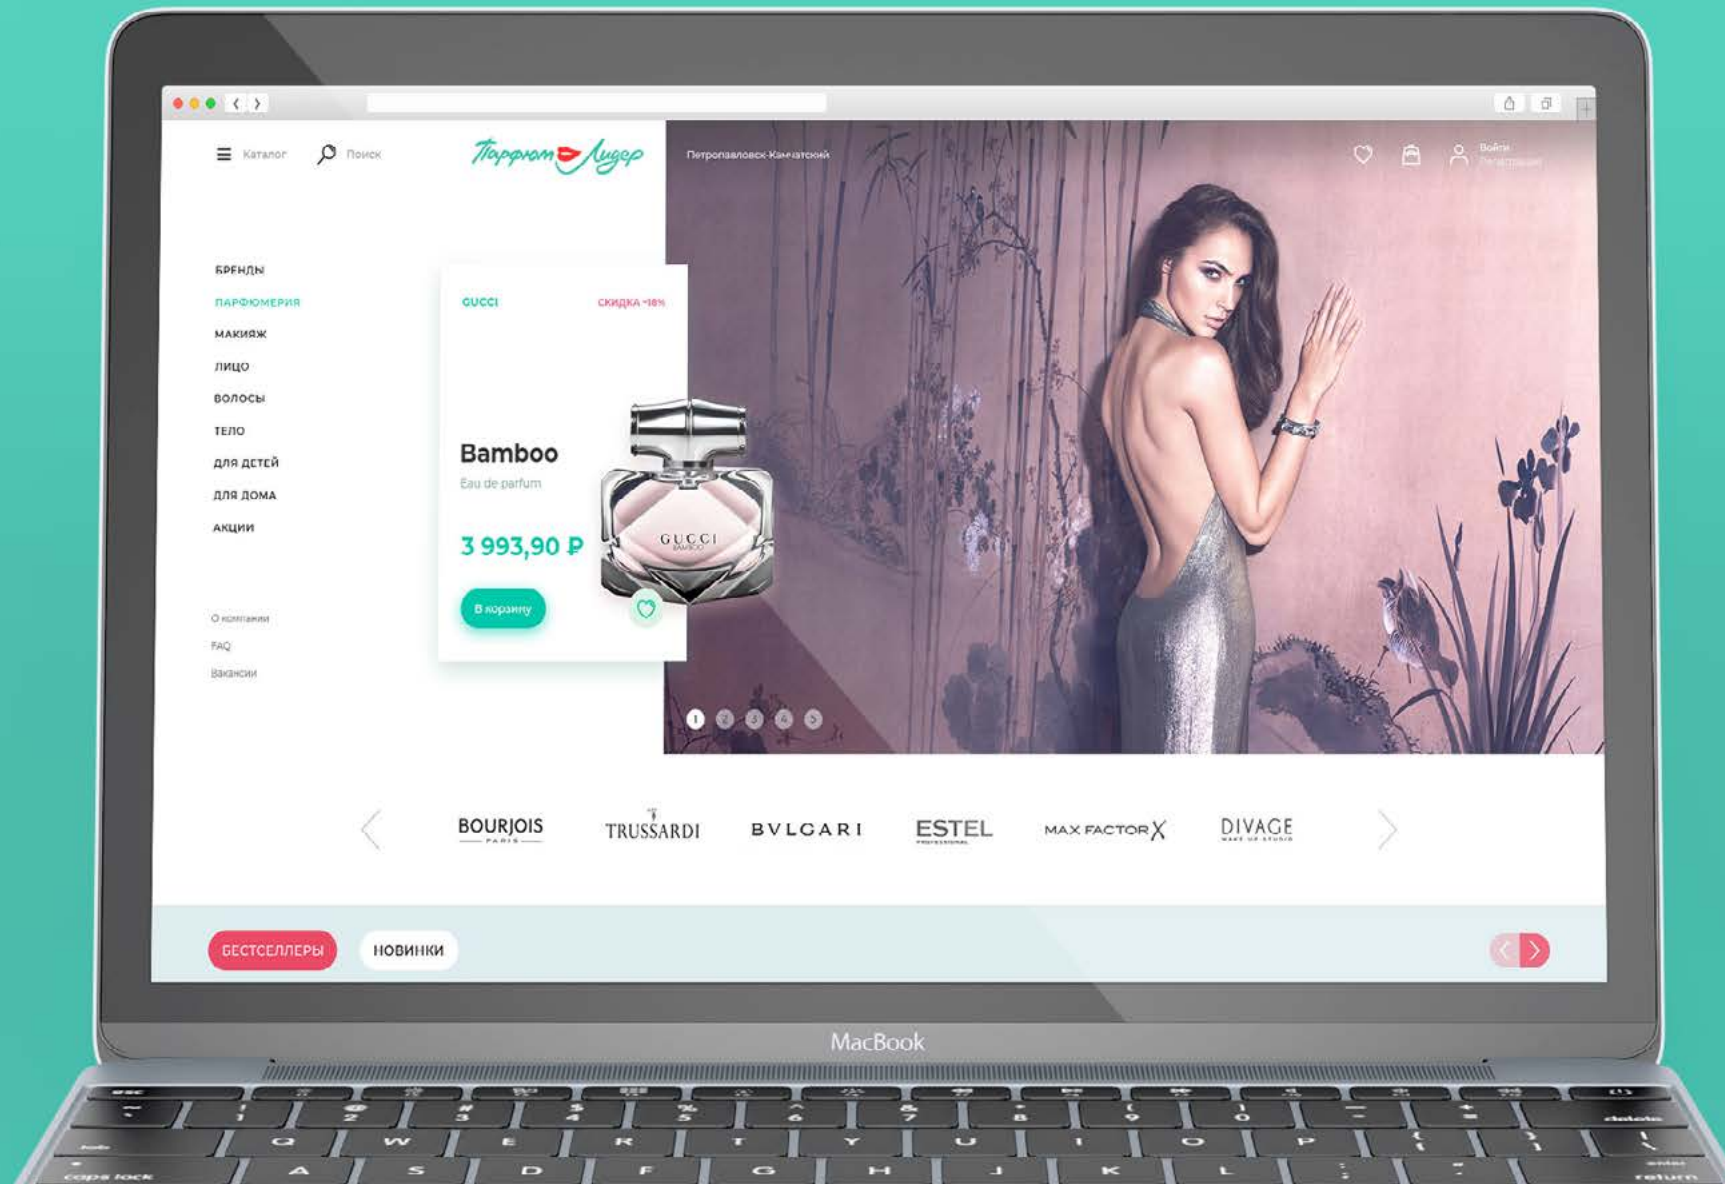

Парфюм-Лидер

сеть представлена в 54 городах.
Более, чем 140 магазинов

[Интернет-магазин для сети
магазинов парфюмерии](#)